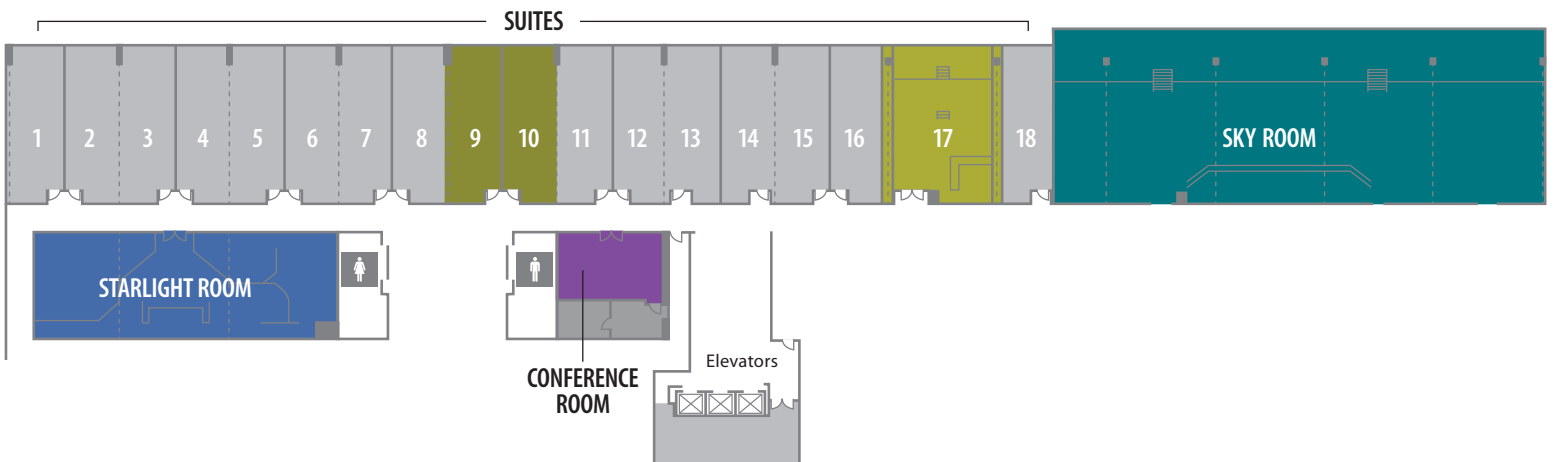

## MEETING ROOMS

MEETING ROOMS	SQ. FT.	WIDTH	LENGTH	CEILING	CLASSROOM	THEATER	RECEPTION	BANQUET	EXHIBITS	U-SHAPE	H-SQUARE	CONF.
Red River Room	14,904	—	—	10-13	200	1,200	1,000	600	60	—	—	—
Starlight Room	2,436	87	28	8	—	—	100	80	—	—	—	—
Sky Room	6,860	140	49	8-12	40	100	200	300	—	—	—	—
Conference Room	841	29	29	8	45	40	60	40	—	30	—	30
Suite 17	1,305	45	29	8-12	—	—	50	50	—	—	—	—
Suites 9, 10	636	—	—	8-12	—	—	25	25	—	—	—	—