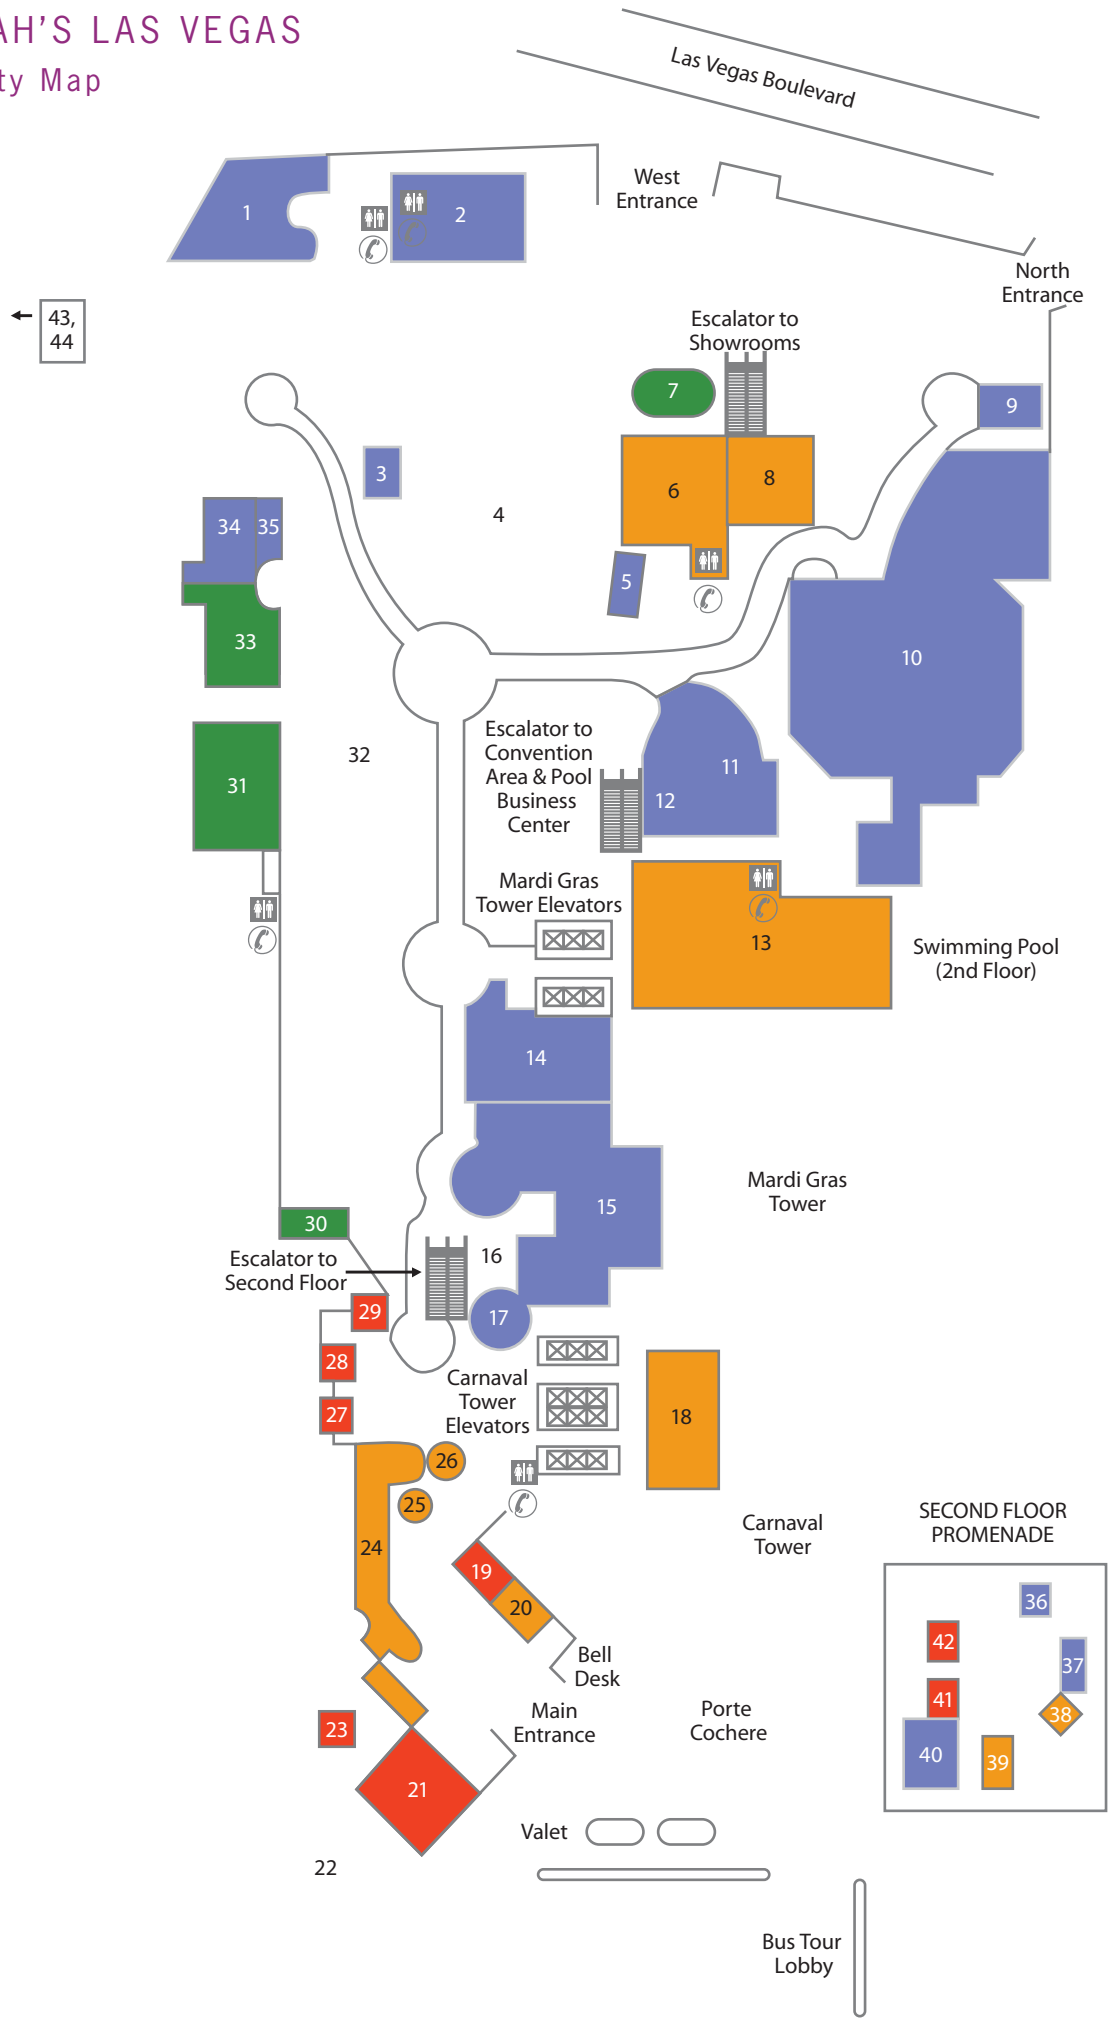

HARRAH'S LAS VEGAS

Property Map

RESTAURANTS/BARS

1. The Piano Bar
2. Ruth's Chris Steak House
3. Numb Bar
5. Party Time Bar
9. Bill's Bar
10. Flavors, The BuffetSM
11. Oyster Bar at Harrah's
12. KGB®: Kerry's Gourmet Burgers
14. Ming's Table
15. Café at Harrah's
17. Starbucks
34. Carnival Grill
35. Sports Pit Bar
36. IcePan
37. Starbucks
40. Toby Keith's I Love This Bar & Grill (2nd Floor)
43. To Carnival Court
44. To THE LINQ

CASINO

4. High Limit Area
7. Main Cage
16. Keno
30. Total Rewards® Center
31. Poker Room
32. Casino
33. Race & Sports Book

SHOPPING

19. Harrah's Essentials
21. Jackpot Store
23. Hormeta Cosmetics
27. Marshall Rousso
28. Higuchi
29. City Life
41. Toby Keith Retail Store
42. Destination Sundries
44. To THE LINQ