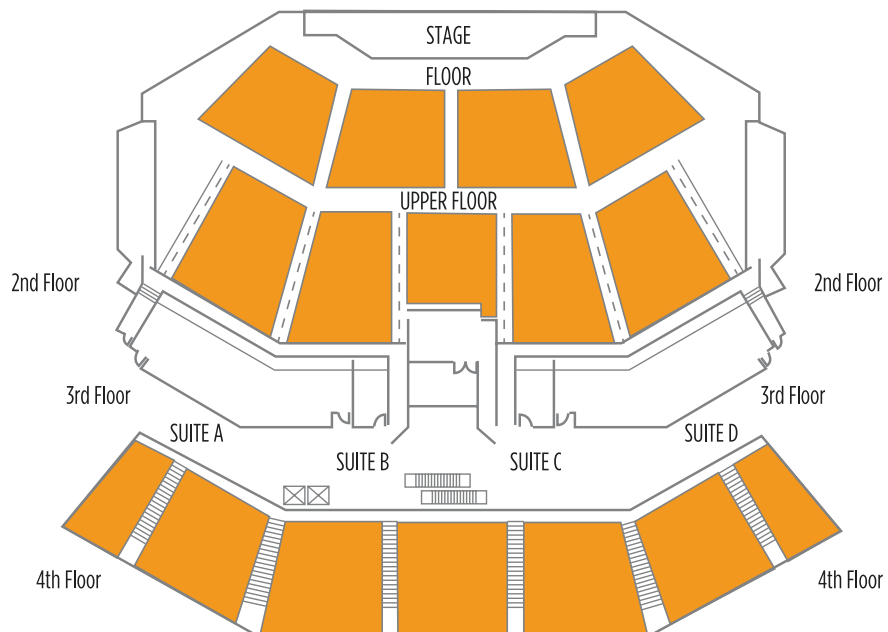

HARRAH'S CHEROKEE  
Meeting Facilities Map

CONFERENCE CENTER

EVENT CENTER

## CONFERENCE CENTER

### Capacities and Dimensions

MEETING ROOMS	SQ. FT.	WIDTH	LENGTH	CEILING	CLASSROOM	THEATER	RECEPTION	BANQUET	EXHIBITS	U-SHAPE
<b>Event Center</b>	<b>16,815</b>	<b>—</b>	<b>—</b>	<b>—</b>	<b>500</b>	<b>3,035</b>	<b>1,000</b>	<b>800</b>	<b>150</b>	<b>100</b>

## CASINO

- 13. Total Rewards Center
- 15. Table Games & Slots
- 17. Asian Gaming
- 19. High Limit
- 26. World Series of Poker Room