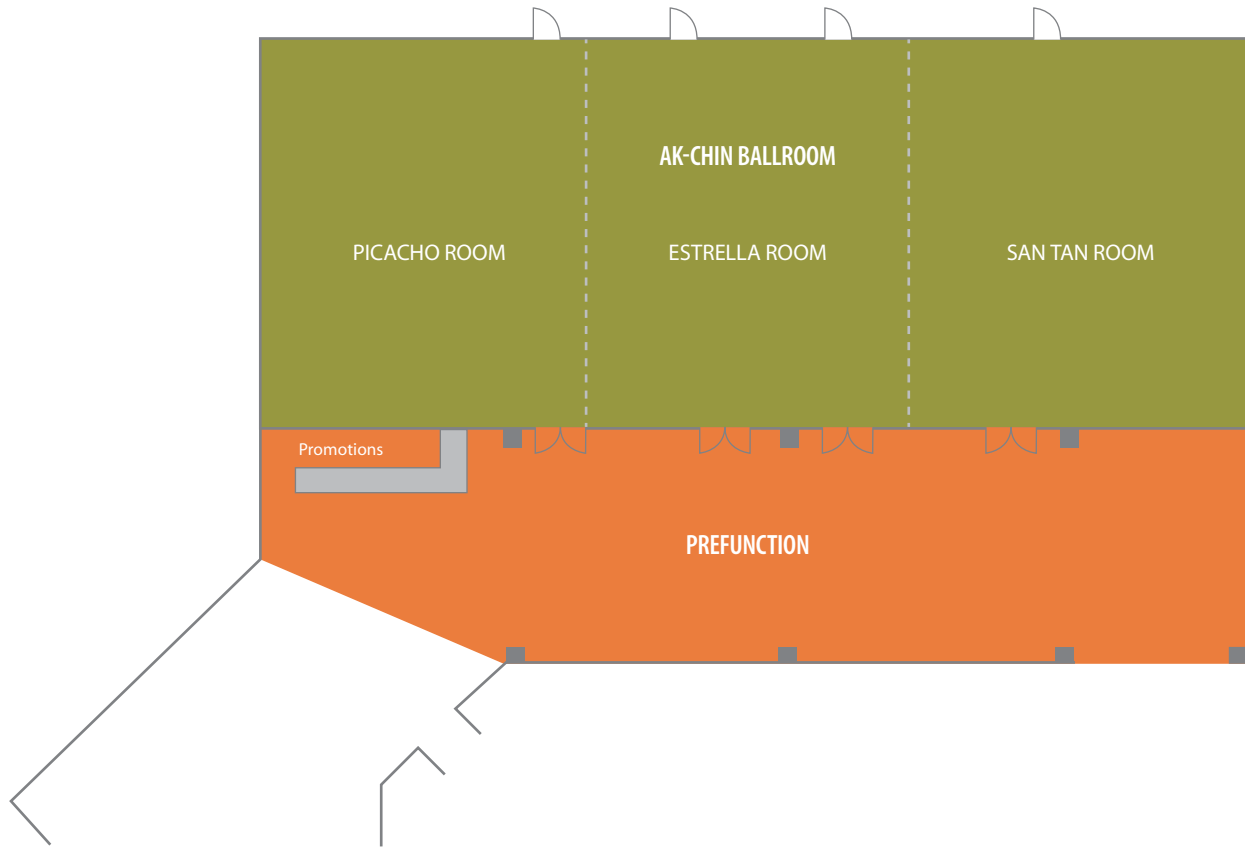

HARRAH'S AK-CHIN

Meeting Facilities

MEETING ROOMS

Capacities and Dimensions

MEETING ROOMS	SQ.FT.	WIDTH	LENGTH	CEILING	CLASSROOM	THEATER	RECEPTION	BANQUET	U-SHAPE	CONF.
Ak-Chin Ballroom	4,020	43.7'	97.2'	14' - 16' 4"	216	500	500	300	87	102
Estrella	1,398	43.7'	32'	14' - 16' 4"	72	200	200	90	48	60
Picacho	1,311	43.7'	30'	14' - 16' 4"	72	150	150	100	48	60
San Tan	1,311	43.7'	30'	14' - 16' 4"	72	150	150	90	48	60
Prefunction	1,700	17.1'	99.5'	12'	—	—	120	—	—	—

SPECIAL VENUE

Capacities and Dimensions

MEETING ROOMS	SQ.FT.	WIDTH	LENGTH	CEILING	CLASSROOM	THEATER	RECEPTION	BANQUET	U-SHAPE	CONF.
Pool	—	—	—	—	—	—	110	—	—	—